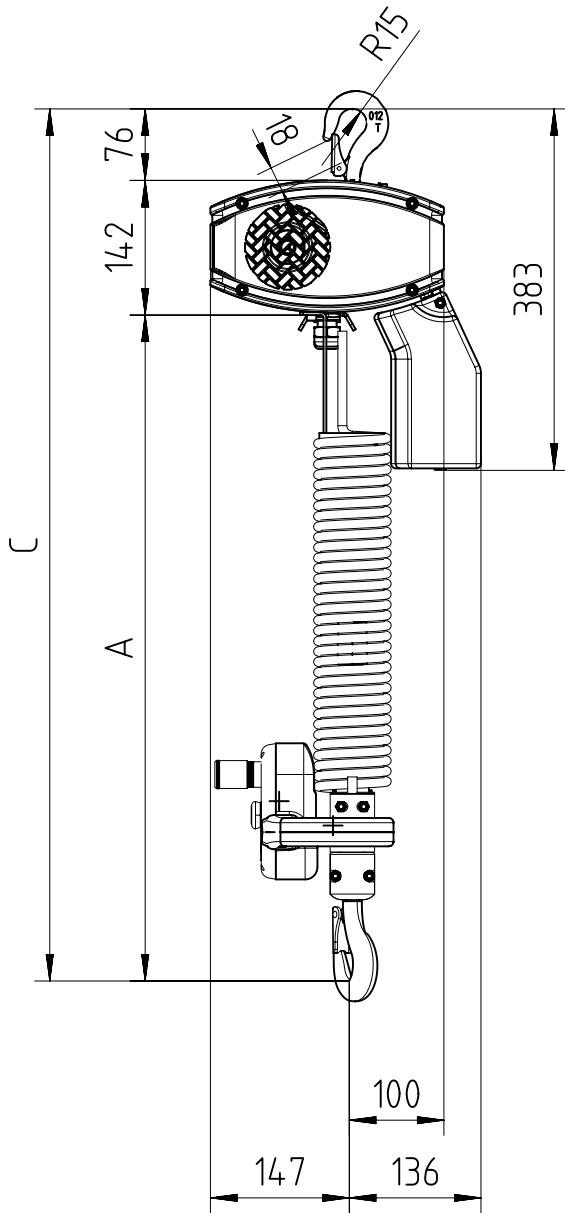

Handy Master (max. 320kg) Hubhöhe max.: 3m (option: 5m)  
 Handy Master (max. 320kg) Maximum height of lift: 3m (option: 5m)  
 Handy Master (max. 320kg) Hauteur de levée maximum: 3m (option: 5m)

For HoL up to 5m, add 110mm to dimensions A and C

Chain Size in mm	Max load kg	Chain bag capacity	Dimension in mm		Weight of 3m chain	Total weight w/o chain
			C	A		Classic
4x11	320	6m	922	704	1.1	22.2