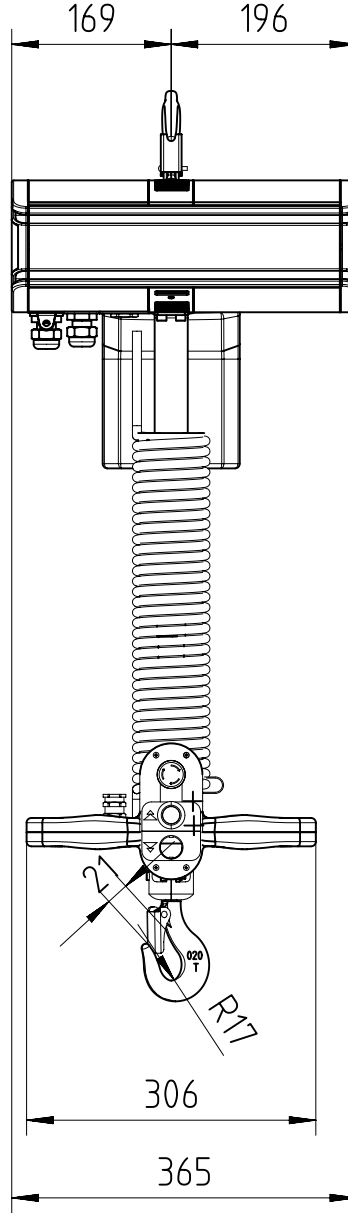

Handy Master (max. 320kg) Hubhöhe max.: 3m (option: 5m)  
 Handy Master (max. 320kg) Maximum height of lift: 3m (option: 5m)  
 Handy Master (max. 320kg) Hauteur de levée maximum: 3m (option: 5m)

For HoL up to 5m, add 110mm to dimensions A and C

Chain Size in mm	Max load kg	Chain bag capacity	Dimension in mm		Weight of 3m chain	Total weight w/o chain
			C	A		Classic
4x11	320	6m	922	704	1.1	22.2