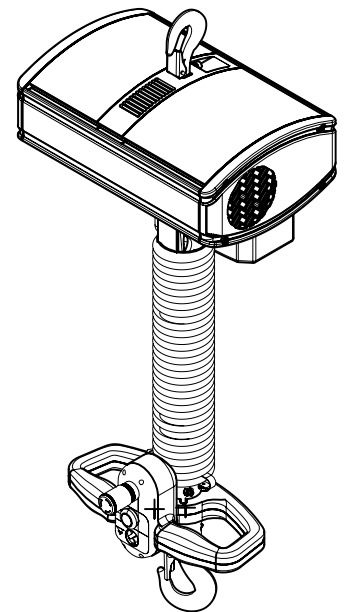

Handy Master (max. 320kg) Hubhöhe max.: 3m (option: 5m)  
 Handy Master (max. 320kg) Maximum height of lift: 3m (option: 5m)  
 Handy Master (max. 320kg) Hauteur de levée maximum: 3m (option: 5m)

For HoL up to 5m, add 110mm to dimensions A and C

Chain Size in mm	Max load kg	Chain bag capacity	Dimension in mm		Weight of 3m chain	Total weight w/o chain
			C	A		Classic
4x11	320	6m	922	704	1.1	22.2